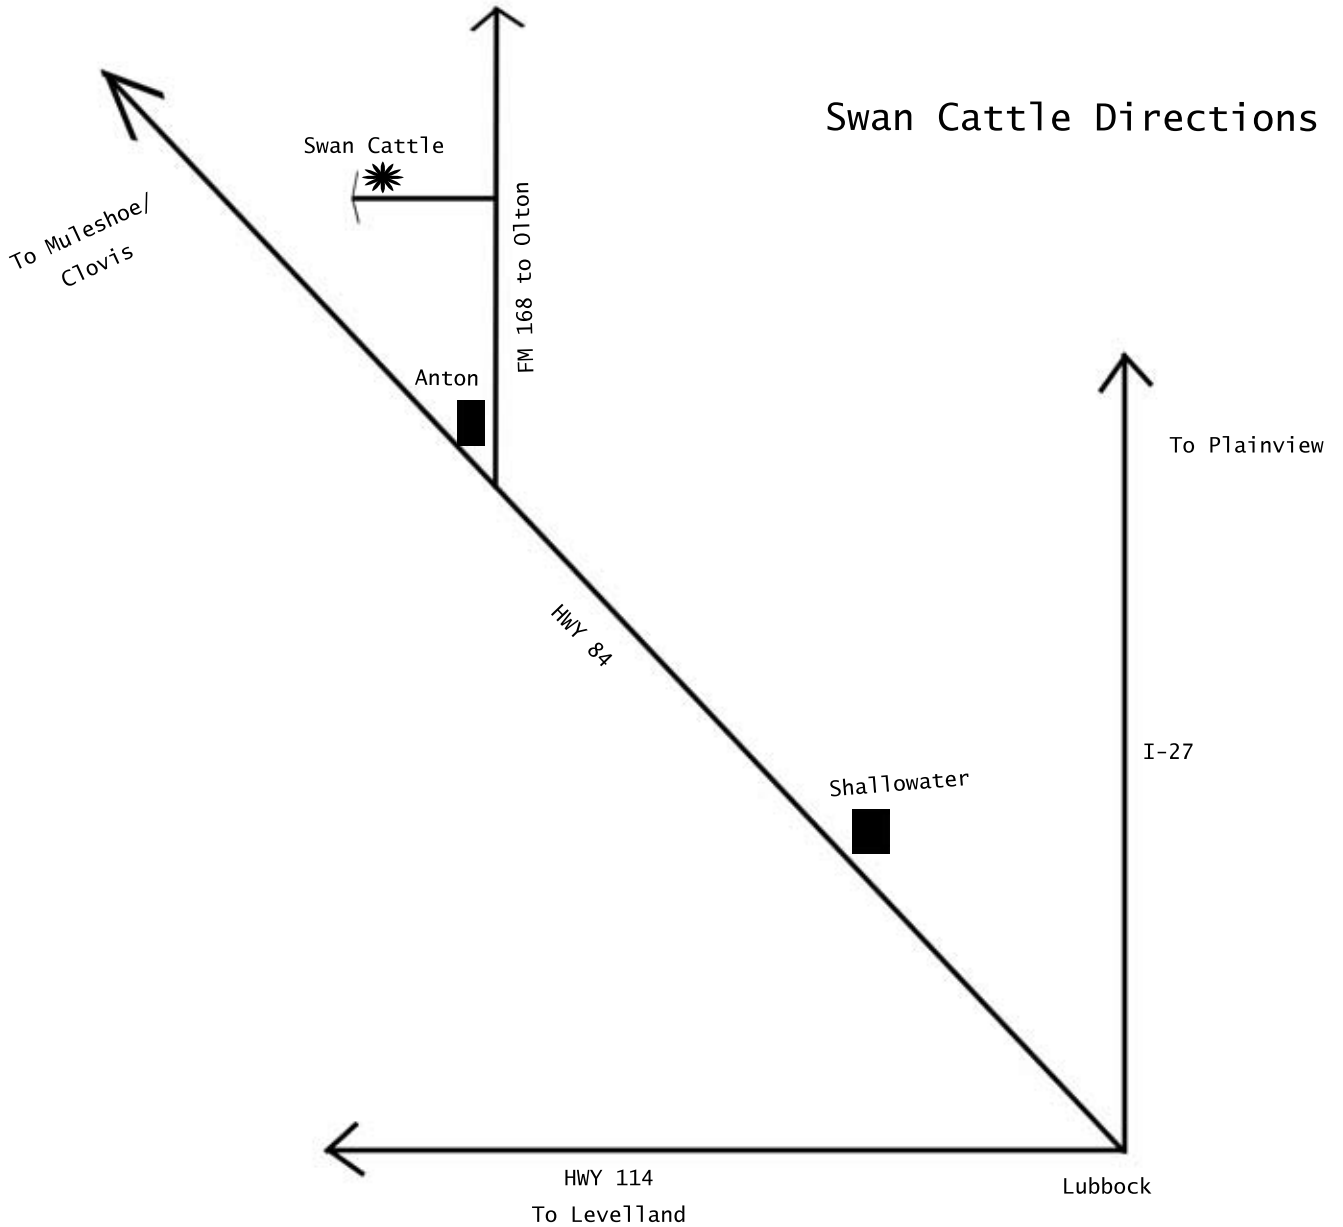

Swan Cattle Directions

*20 Miles West of Lubbock on HWY 84. Turn North on FM 168 for 1.75 miles. 1/2 mile West on Tennessee Road. Barns on North side of Road.